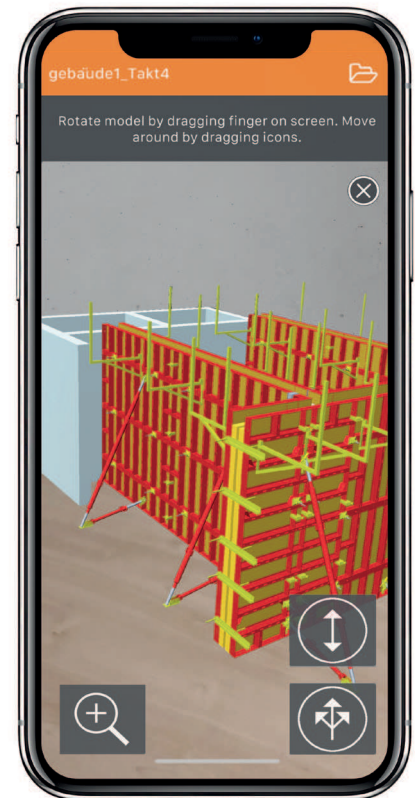

# PASCHAL AR app

Product Information

**PASCHAL**

Service in Formwork + Shoring

## Ideas and plans become reality with the PASCHAL AR app

The PASCHAL AR app makes it possible to present the planned formwork solution in original size on an area in real surroundings by means of a smartphone or tablet.

- **Mobile use of digital models**  
The PASCHAL AR interface integrated in PPL 12.0 makes everything totally consistent from the 3D formwork model across all process steps through to the construction site. The result in the AR app shows the respective current state of planning – this makes formwork even easier and verifiable for the construction management team according to the current planning.
- **Can be used to illustrate product and user training sessions**
- **Makes optimal use of the PASCHAL products and increased safety on the construction site possible**
- **Available for iOS, in the future also for Android**