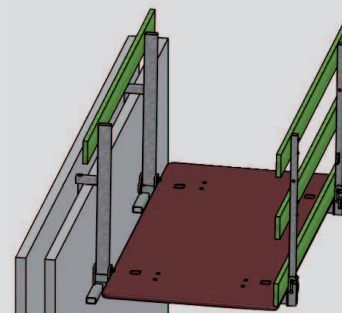

- For a variety of applications (wall formwork, slab formwork, window and door openings, concrete slabs and exposed slab edges, upper wall edges)
- Quick, easy assembly
- According to safety standard EN 13374

Connecting parts for the PASCHAL formwork systems

LOGO.3

Modular

GE

Multip

Multip from PASCHAL fulfils the most stringent safety standards and in-creases formwork and concreting efficiency. Assembly is fast and easy. It is performed with the formwork element lying on the ground which means the risk of hazards is considerably reduced. After fixing Multip to the formwork, the system just requires unfolding.

- Time saving due to folding mechanism
- Safe workplaces allow quicker operation of accessory parts, like connection parts and ties

LOGO.3 Concreting platform

The concreting platform is a fast and economical way to set up a safe working area with a width of 1.10 m and a length of 2.40 m.

- Unfolded and installed quickly as complete part
- No repeated loss and repurchase of timber for boarding and railings
- Wide and safe work area
- Permissible surface load 1,50 kN/m²

www.paschal.com

PASCHAL-Werk G. Maier GmbH · Kreuzbühlstraße 5 · 77790 Steinach · Germany
Phone: +49 7832 71-0 · Fax: +49 7832 71-209 · service@paschal.de · www.paschal.de